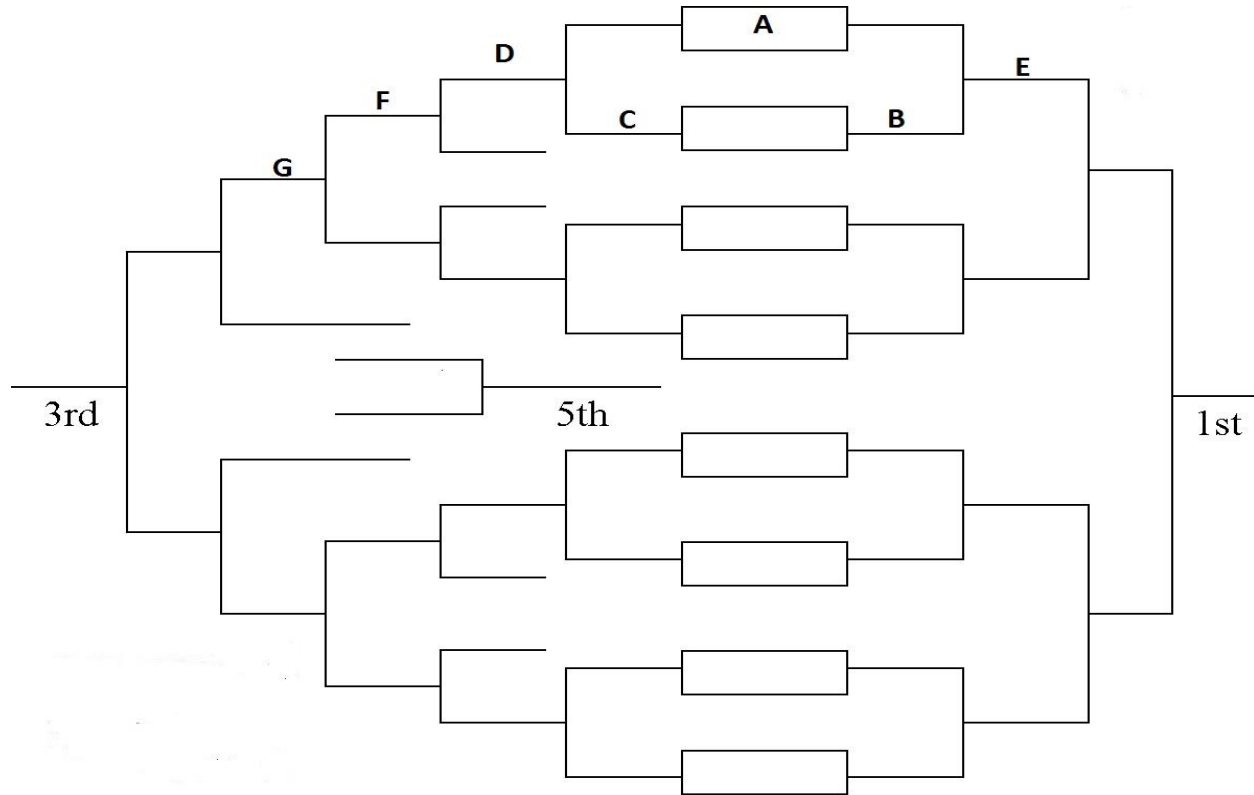

State Tournament Schedule 2018

Divisions I and II

Thurs. (2-8)

Weigh-in @ 9:00 am

**Wrestling starts @ 10:30 am
(Rounds A thru E)**

Fri. (2-9)

Weigh-in @ 8:00 am

**Wrestling starts @ 10 am
(Rounds F and G)**

Finals @ 7:00 pm

State Tournament Schedule 2018

Divisions III and IV

Fri. (2-9)

Weigh-in @ 9:30 am

Wrestling starts @ 11:30 am

(Rounds A thru D)

Sat. (2-10)

Weigh-in @ 8:30 am

Wrestling starts @ 10 am

(Rounds E thru G)

Finals @ 4:00 pm